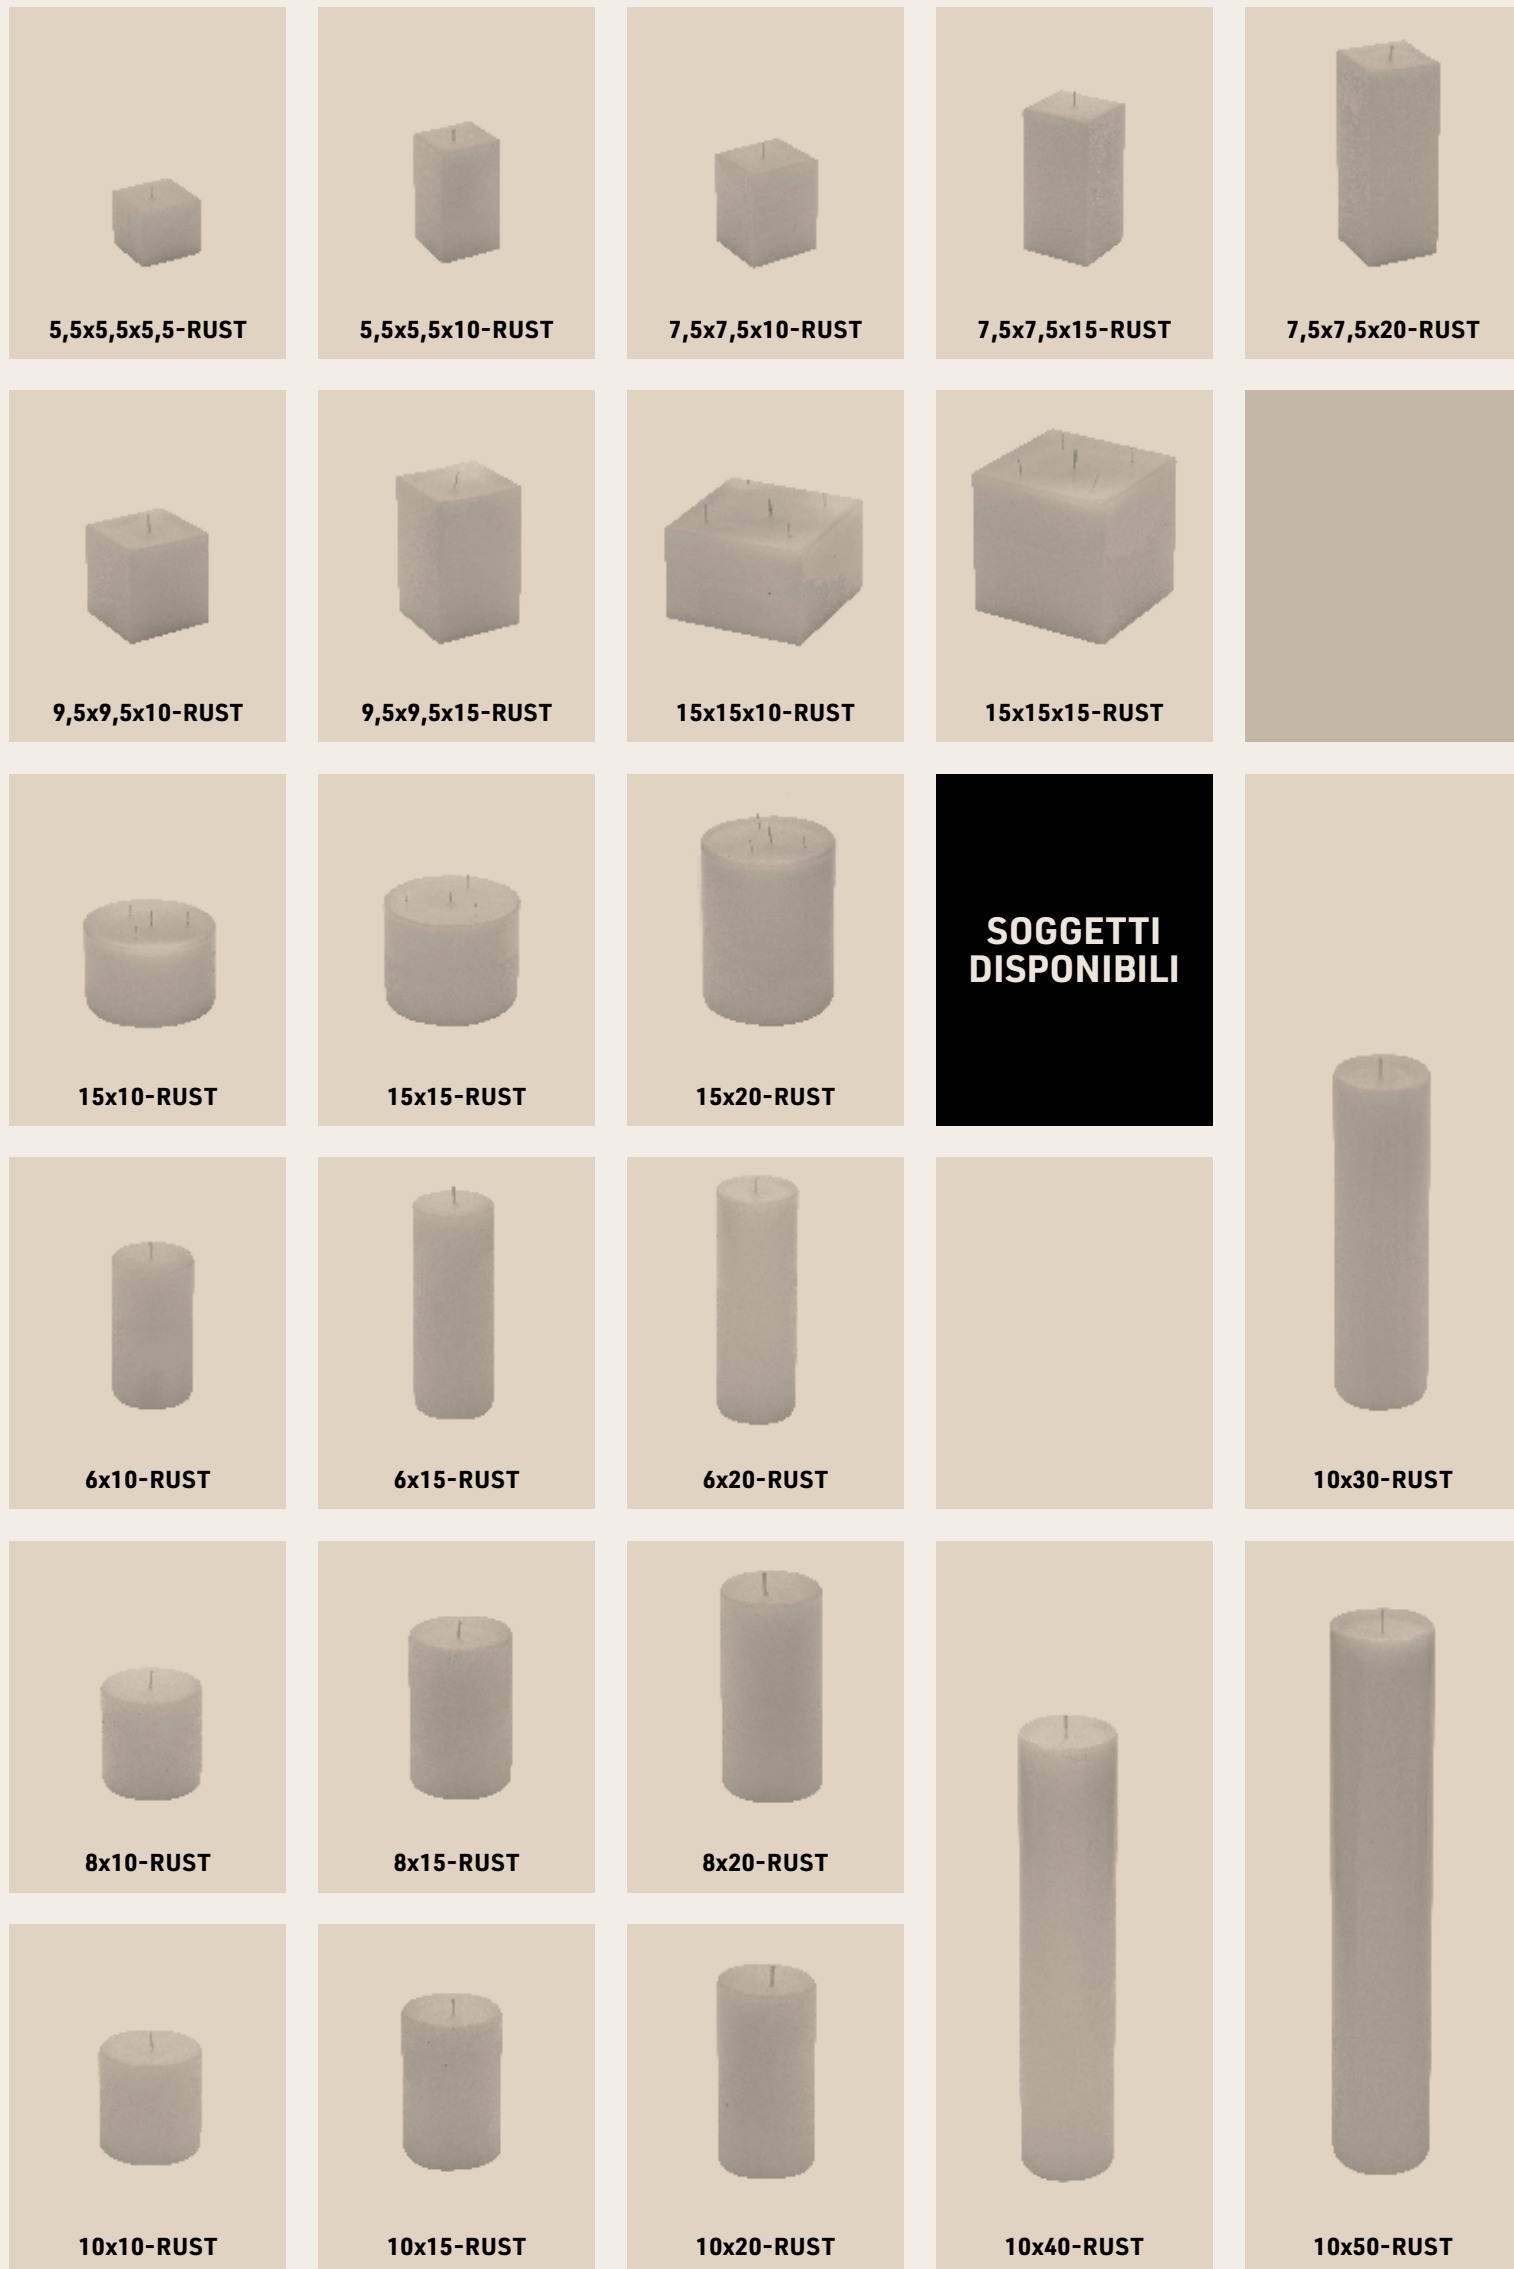

RUSTIC	5
REGULAR	27
DESERT ROSE	37
FROZEN ROSE	45
ROSAROSAE	53
COLORS	61
CHRISTMAS	75
ANGELS	85

ARTIST CERA RUSTIC

COLORI DISPONIBILI

CERA RUSTIC

RUSTIC

CERA

5,5x5,5x5,5-RUST
conf. 12 pz

🕒 18 ore