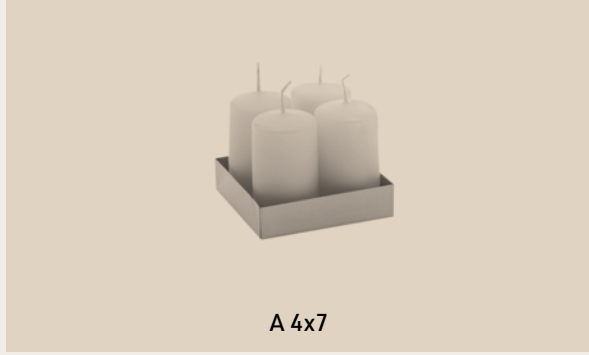

**SOGGETTI
DISPONIBILI**

PROFUMAZIONI DISPONIBILI

ROSE AND PEONY

LAVANDER

OCEAN

WHITE MUSK

STRAWBERRY

DAFFOLID

MAGNOLIA

NIGHT FLOWER

HIACYNTH

VANILLA

COLORI DISPONIBILI

**CERA
REGGULAR**