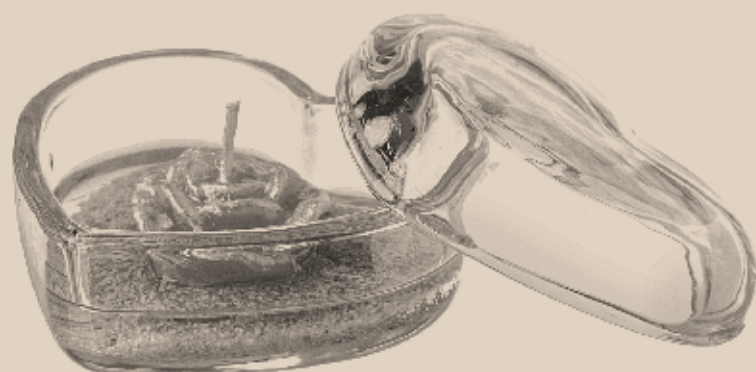

R-64-PERL

PROFUMAZIONI DISPONIBILI

ROSE AND PEONY

LAVANDER

OCEAN

WHITE MUSK

STRAWBERRY

DAFFOLID

MAGNOLIA

NIGHT FLOWER

HIACYNTH

VANILLA